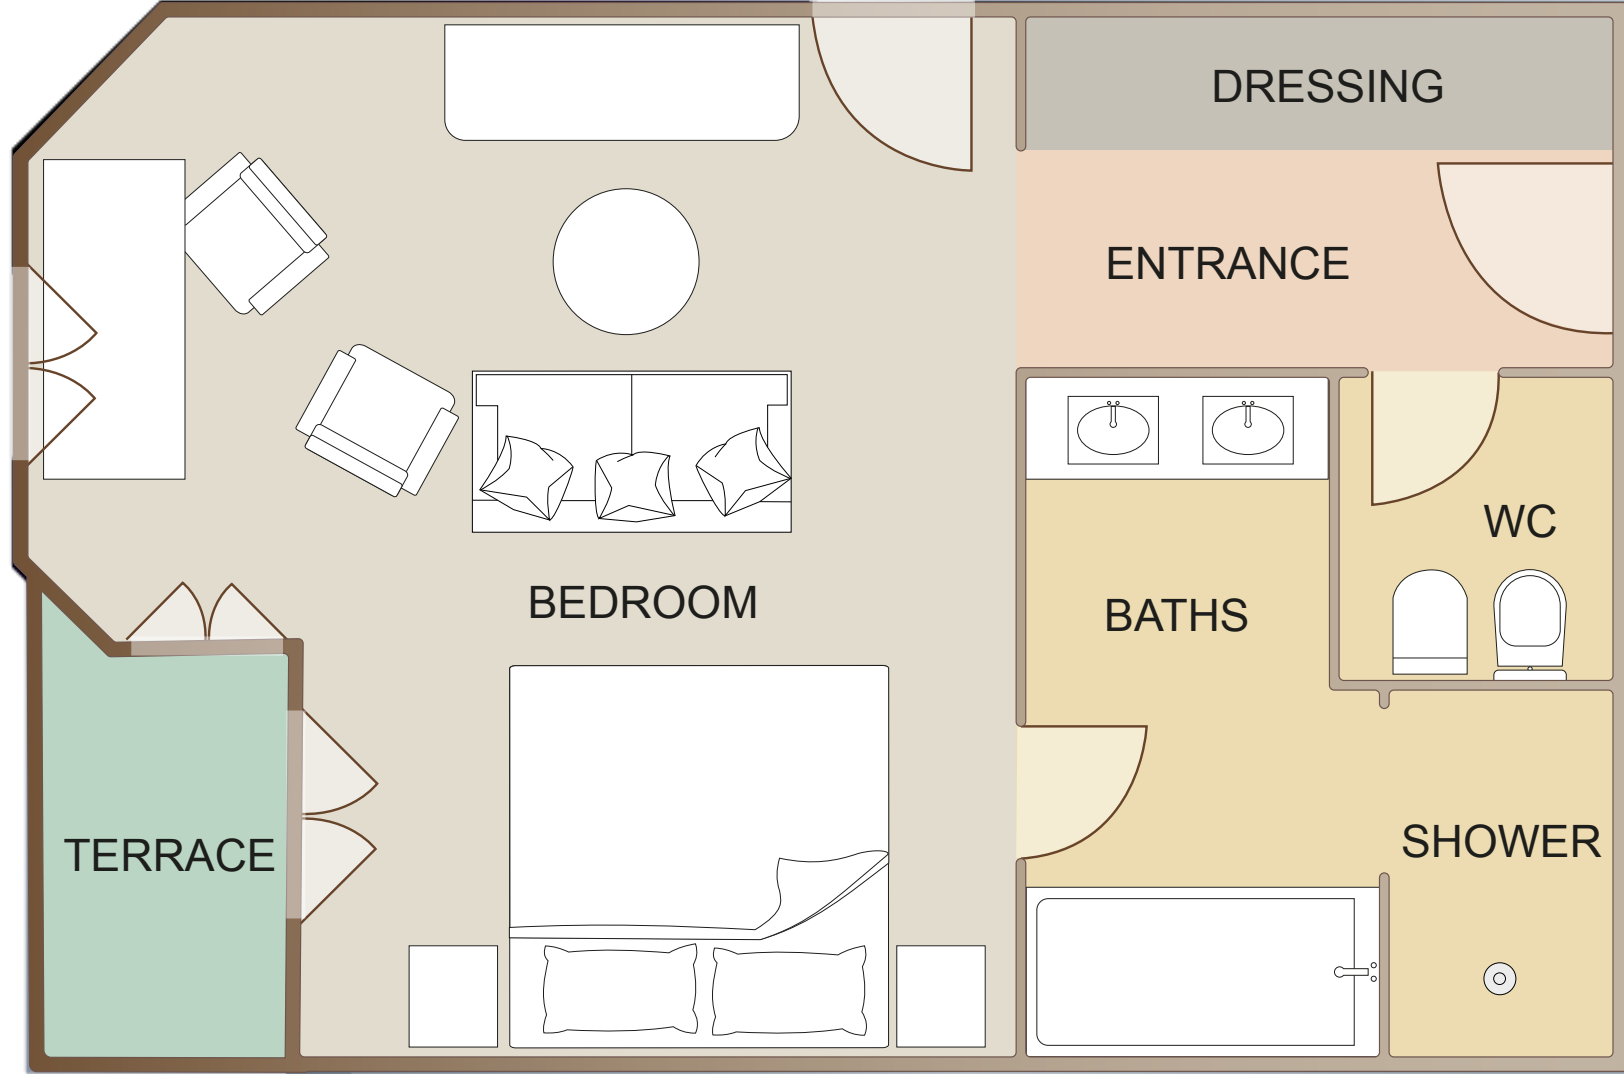

The tastefully and elegantly decorated Junior Suite Partial Sea View Balcony include a bedroom with a lounge area, which can be separate from or connected to the bedroom, and offer a magnificent view of the Mediterranean.

JUNIOR SUITE PARTIAL SEA VIEW BALCONY

- Surface area: approximately 485 sq ft
- Partial view on the sea
- Room capacity: 4 persons
- Baby bed
- Baby care accessories
- Bathrobe/slippers
- Iron and ironing board
- Nespresso coffee machine
- Welcome tray
- Pets allowed against payment
- Free wi-fi internet
- Terrace

HÔTEL LE MAJESTIC

- 3 restaurants
- 3 bars
- Private beach
- Spa Diane Barrière
- Fitness Center
- Swimming pool
- Parking
- Private screening room
- Studio by Petit VIP

RESERVATIONS: +33 (0) 970 820 900
reservations.majestic@cannesbarriere.com